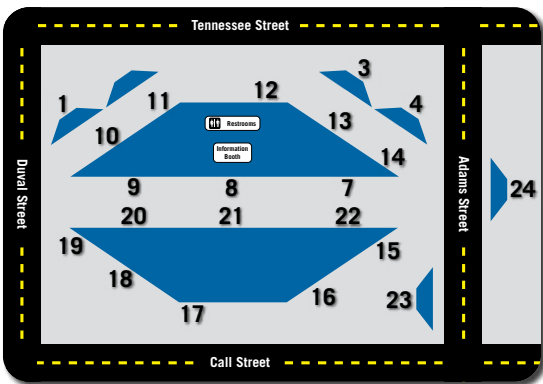

Sundays & Nights

C.K. Steele Plaza GATES Map

Legend

- Business Centers
- Colleges and Universities
- High Schools and Middle Schools
- Hospitals and Clinics
- Park and Ride Locations
- Shopping Centers
- StarMetro Facilities

Revised: September 19, 2024

1 **Route 1**
 Going East: GATE 20
 Going West: GATE 15
 Bus comes every: 60 min

2 **Route 2**
 Going North: GATE 16
 Going South: GATE 22
 Bus comes every: 60 min

3 **Route 3**
 Going West: GATE 21
 Bus comes every: 60 min

5 **Route 5**
 Going North: GATE 18
 Going South: GATE 19
 Bus comes every: 60 min

Check individual route guides for exact bus arrival times.