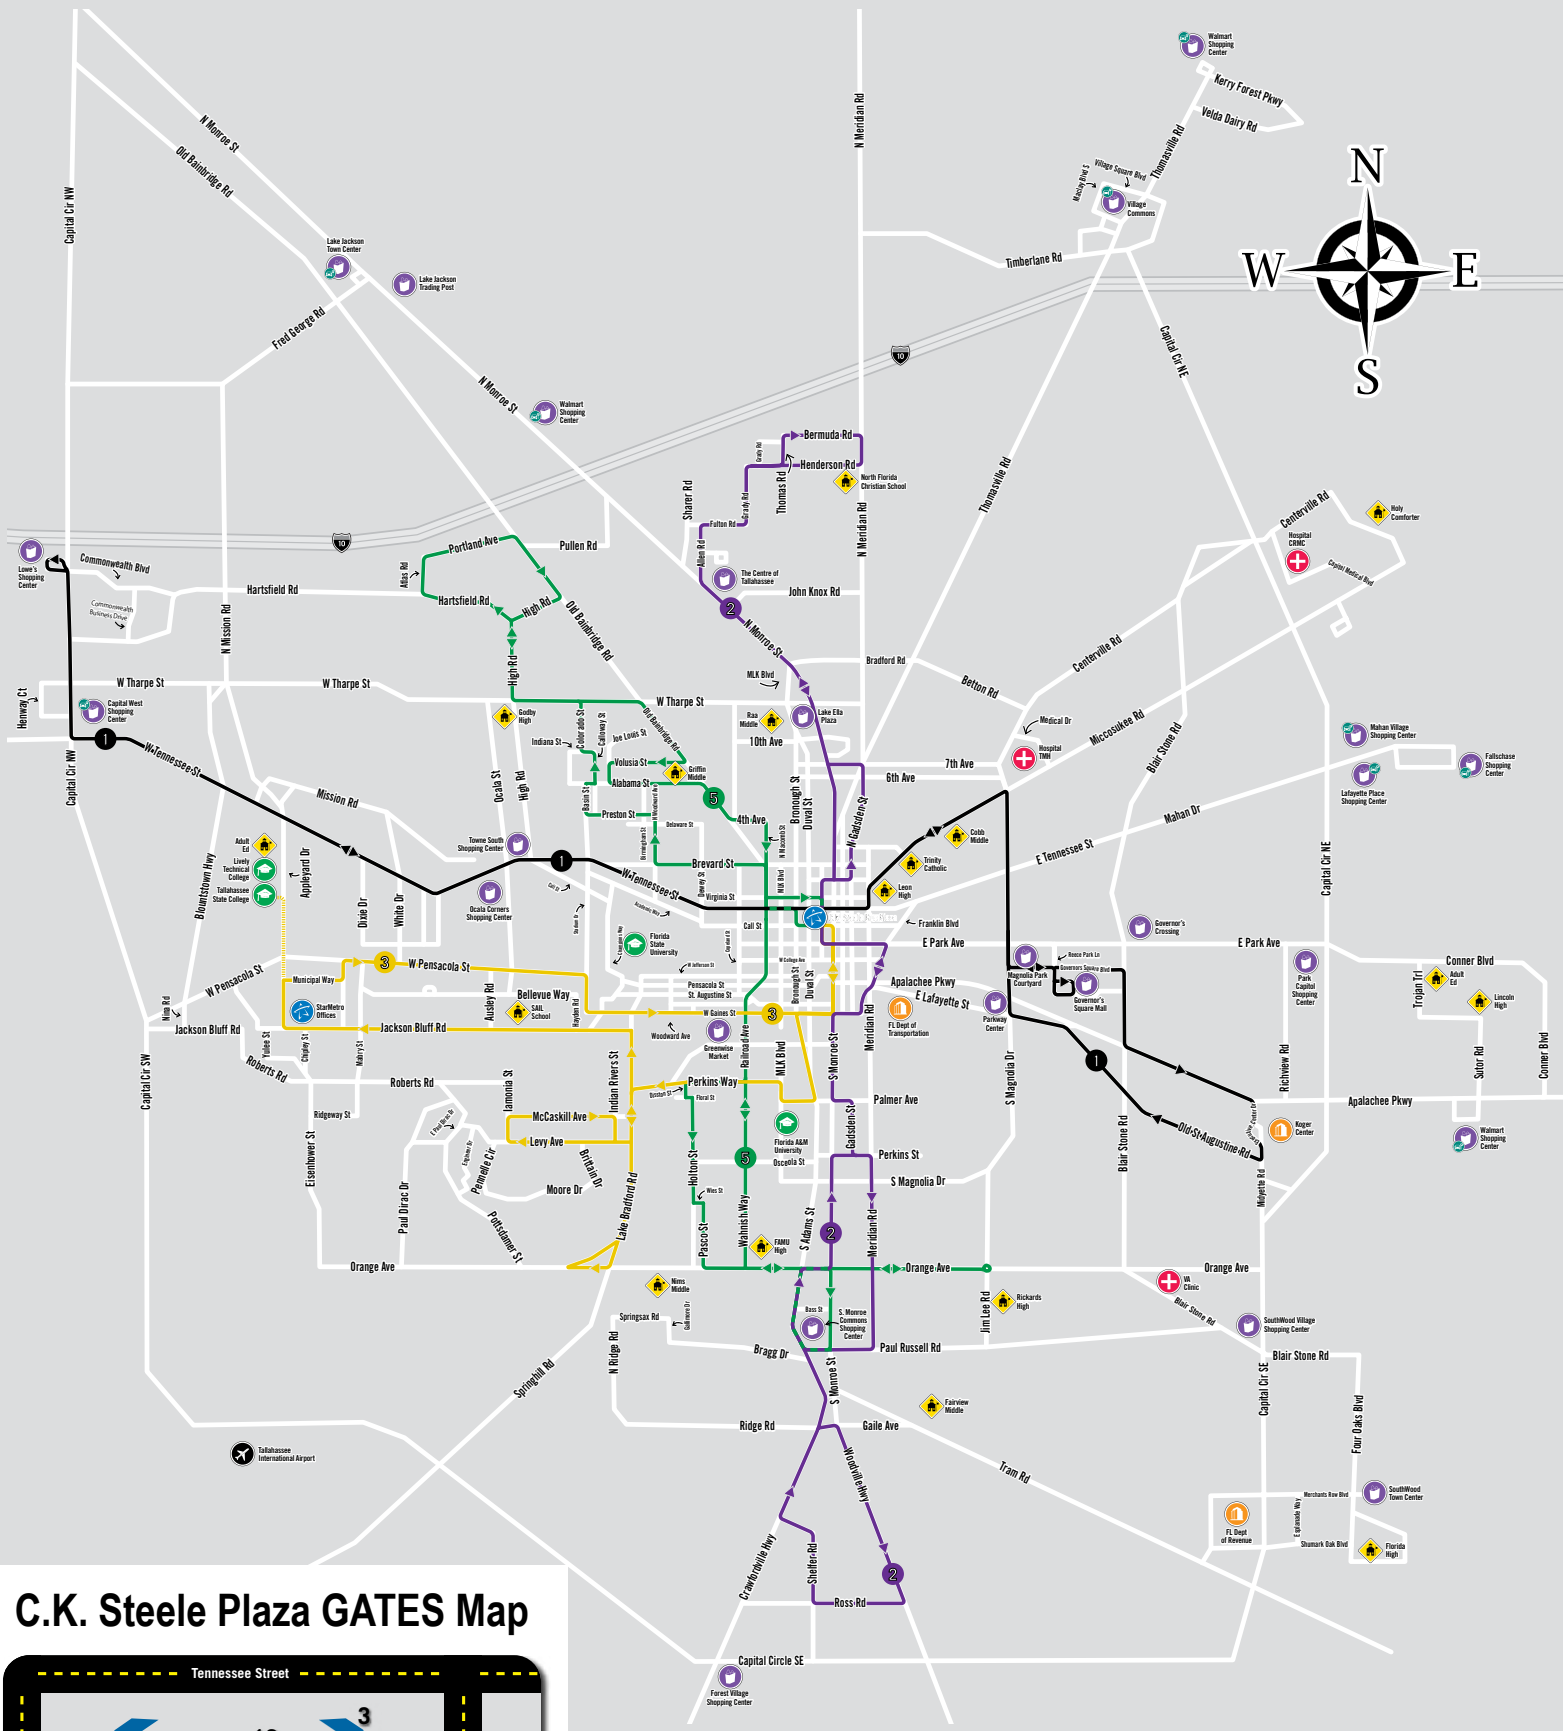

Sundays & Nights

C.K. Steele Plaza GATES Map

Legend

- Business Centers
- Colleges and Universities
- High Schools and Middle Schools
- Hospitals and Clinics
- Park and Ride Locations
- Shopping Centers
- StarMetro Facilities

Revised: September 19, 2024

1 **Route 1**
 Going East: GATE 20
 Going West: GATE 15
 Bus comes every: 60 min

2 **Route 2**
 Going North: GATE 16
 Going South: GATE 22
 Bus comes every: 60 min

3 **Route 3**
 Going West: GATE 21
 Bus comes every: 60 min

5 **Route 5**
 Going North: GATE 18
 Going South: GATE 19
 Bus comes every: 60 min

Check individual route guides for exact bus arrival times.