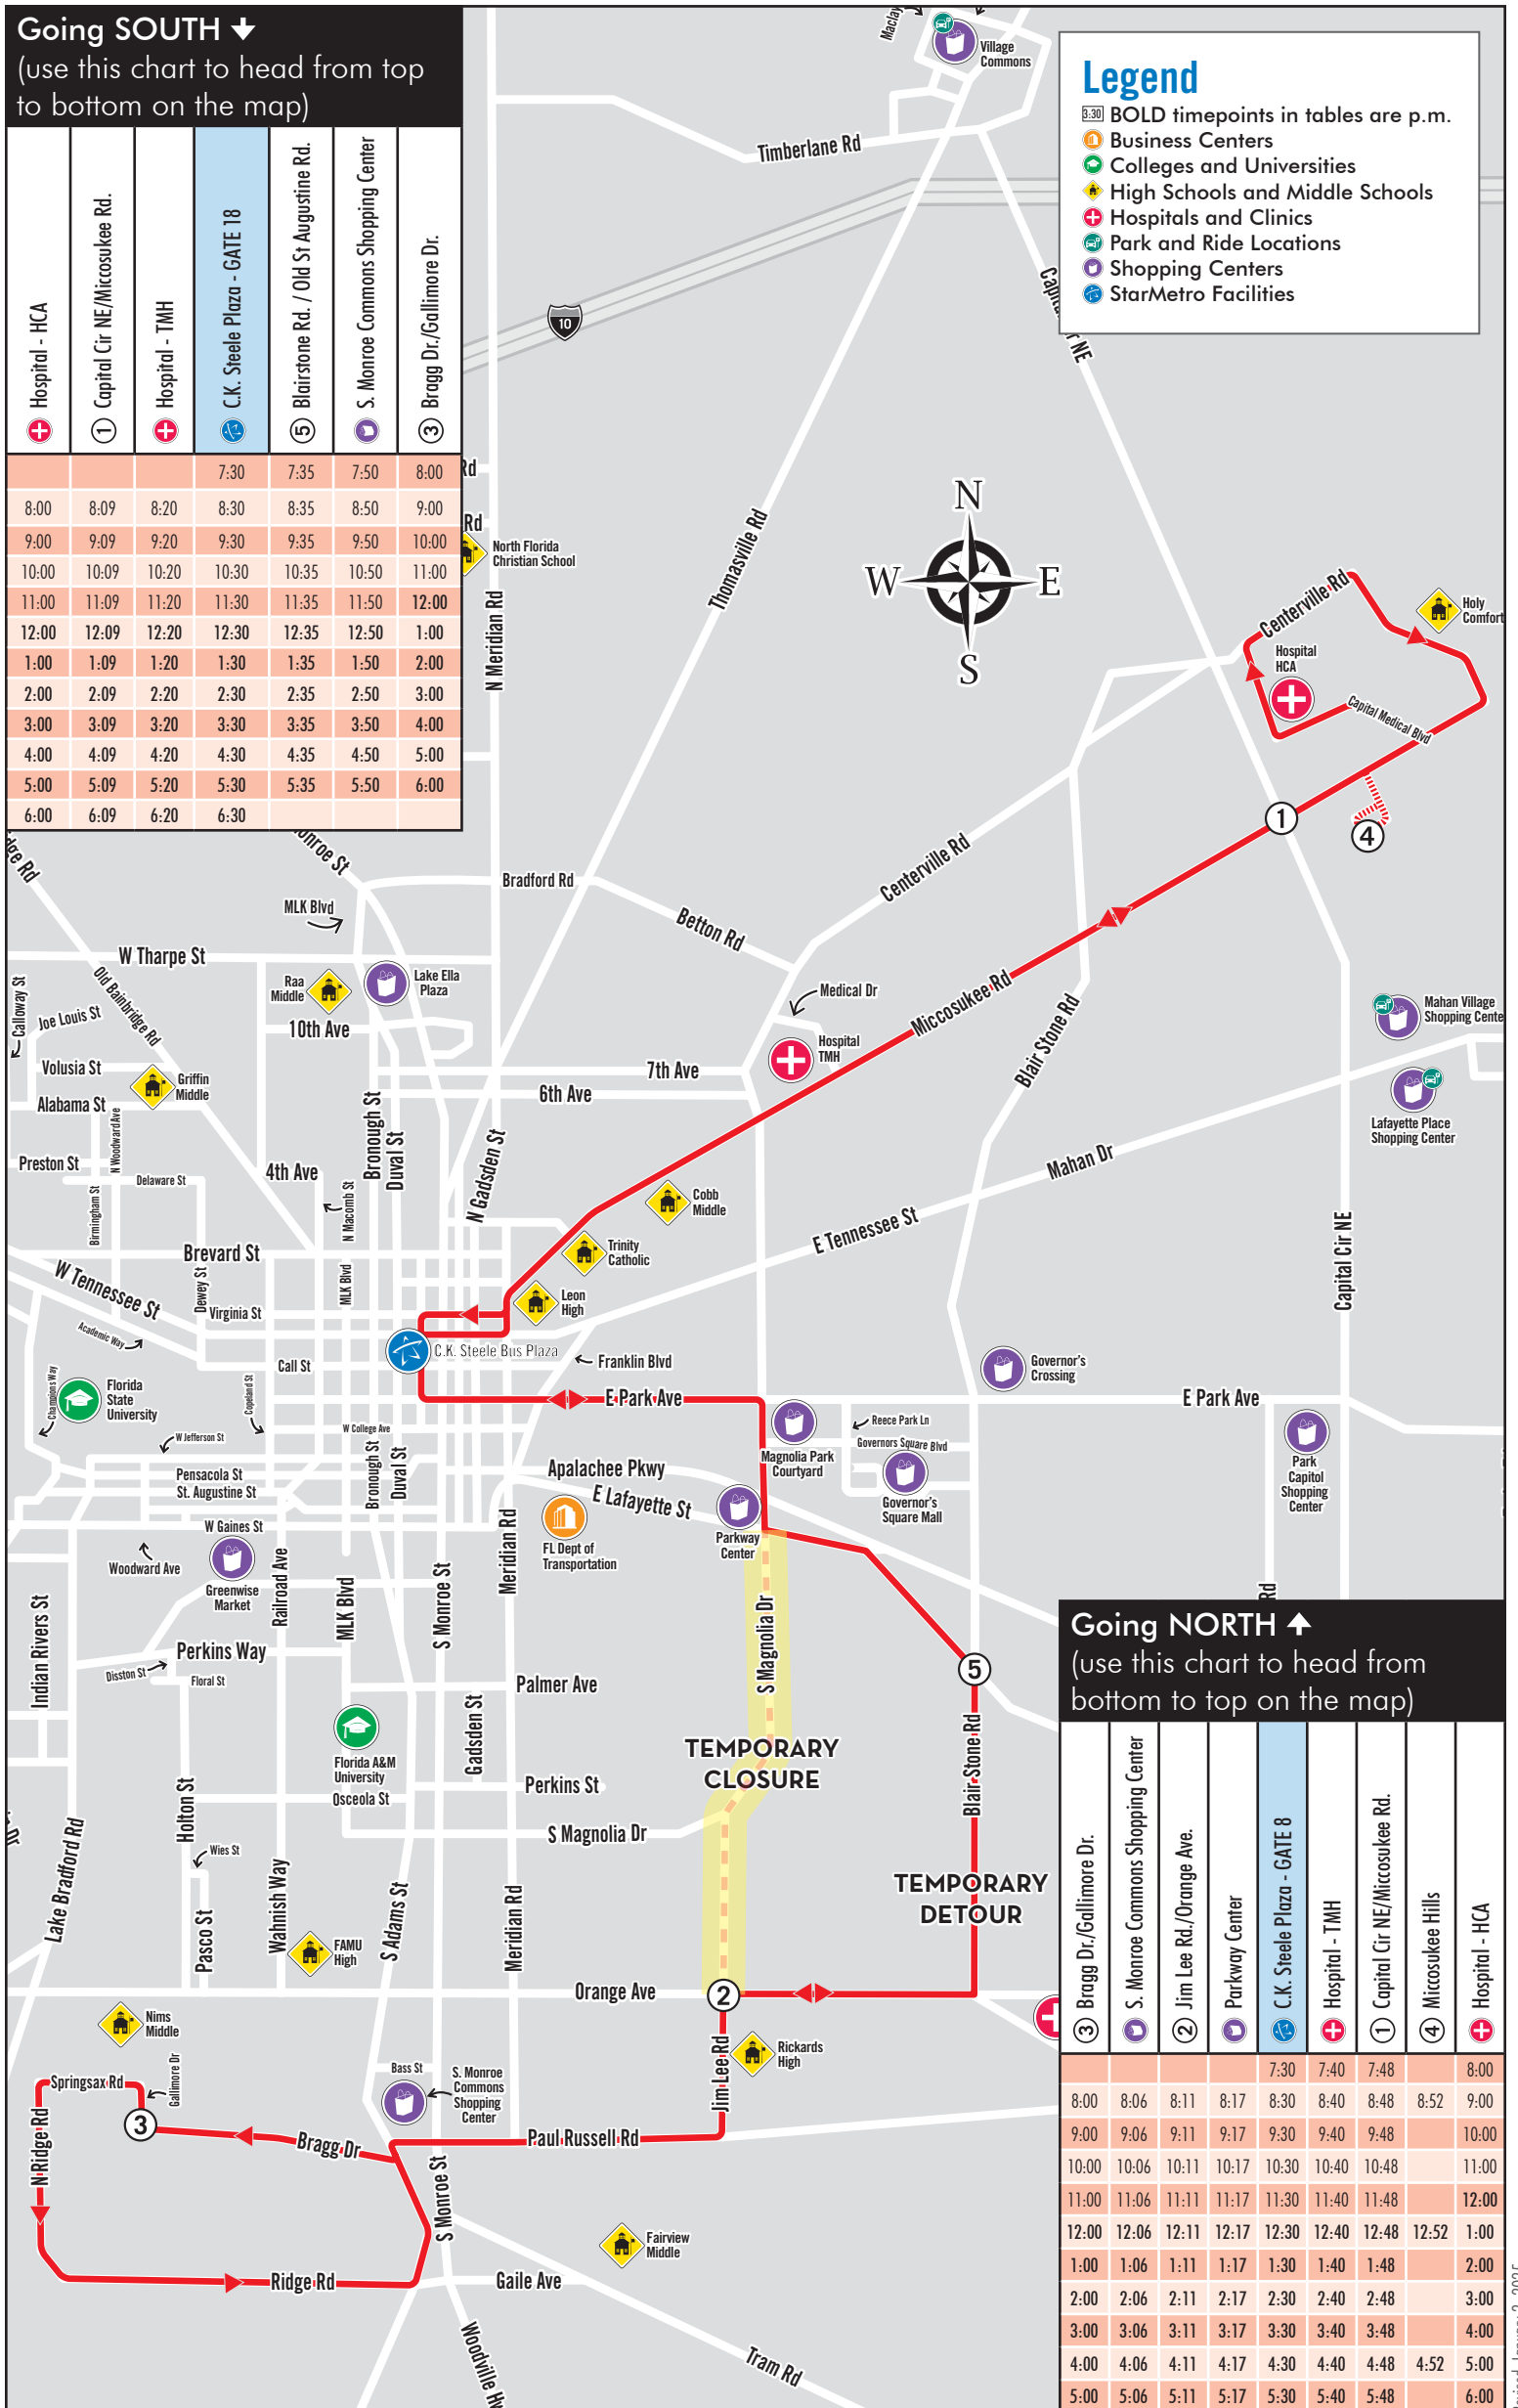

# Gulf Route (Saturdays)

Ridge Rd., C.K. Steele Plaza, Hospital - TMH, Hospital - HCA  
Saturday (7:30 a.m. - 6:30 p.m.) | Bus comes every: **60 min**

### Going SOUTH ↓

(use this chart to head from top to bottom on the map)

Hospital - HCA	Capital Cir NE/Micosukee Rd.	Hospital - TMH	<b>C.K. Steele Plaza - GATE 18</b>	Blairstone Rd. / Old St Augustine Rd.	S. Monroe Commons Shopping Center	Bragg Dr./Gallimore Dr.
7:30			7:30	7:35	7:50	8:00
8:00	8:09	8:20	8:30	8:35	8:50	9:00
9:00	9:09	9:20	9:30	9:35	9:50	10:00
10:00	10:09	10:20	10:30	10:35	10:50	11:00
11:00	11:09	11:20	11:30	11:35	11:50	12:00
12:00	12:09	12:20	12:30	12:35	12:50	1:00
1:00	1:09	1:20	1:30	1:35	1:50	2:00
2:00	2:09	2:20	2:30	2:35	2:50	3:00
3:00	3:09	3:20	3:30	3:35	3:50	4:00
4:00	4:09	4:20	4:30	4:35	4:50	5:00
5:00	5:09	5:20	5:30	5:35	5:50	6:00
6:00	6:09	6:20	6:30			

### Legend

- 8:30** BOLD timepoints in tables are p.m.
- Business Centers
- Colleges and Universities
- High Schools and Middle Schools
- Hospitals and Clinics
- Park and Ride Locations
- Shopping Centers
- StarMetro Facilities

### Going NORTH ↑

(use this chart to head from bottom to top on the map)

Bragg Dr./Gallimore Dr.	S. Monroe Commons Shopping Center	Jim Lee Rd./Orange Ave.	Parkway Center	<b>C.K. Steele Plaza - GATE 18</b>	Hospital - TMH	Capital Cir NE/Micosukee Rd.	Micosukee Hills	Hospital - HCA
7:30				7:30	7:40	7:48		8:00
8:00	8:06	8:11	8:17	8:30	8:40	8:48	8:52	9:00
9:00	9:06	9:11	9:17	9:30	9:40	9:48		10:00
10:00	10:06	10:11	10:17	10:30	10:40	10:48		11:00
11:00	11:06	11:11	11:17	11:30	11:40	11:48		12:00
12:00	12:06	12:11	12:17	12:30	12:40	12:48	12:52	1:00
1:00	1:06	1:11	1:17	1:30	1:40	1:48		2:00
2:00	2:06	2:11	2:17	2:30	2:40	2:48		3:00
3:00	3:06	3:11	3:17	3:30	3:40	3:48		4:00
4:00	4:06	4:11	4:17	4:30	4:40	4:48	4:52	5:00
5:00	5:06	5:11	5:17	5:30	5:40	5:48		6:00